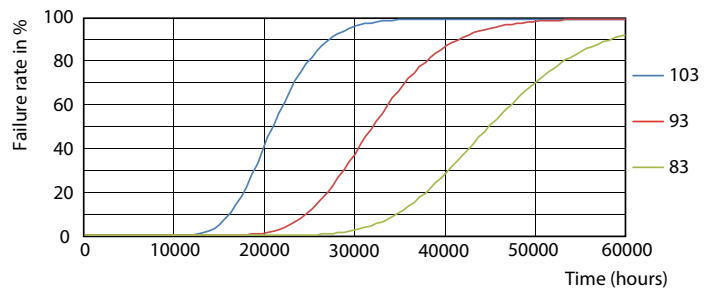

Life Expectancy Diagram - CorePro LED PLS 5W 830 2P G23