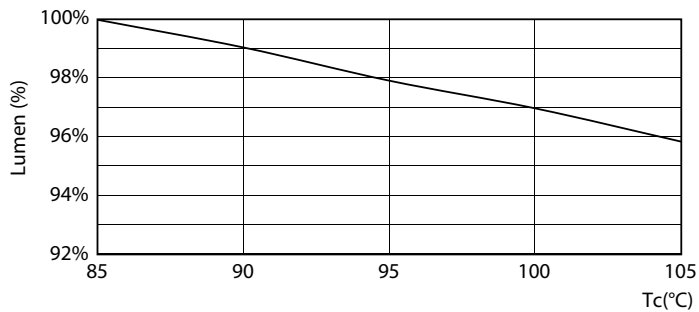

Life Expectancy Diagram - CorePro LED PLS 5W 830 2P G23

Lumen Maintenance Diagram - CorePro LED PLS 5W 830 2P G23