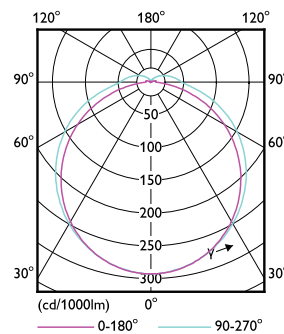

Spectral Power Distribution Colour - CorePro LED PLS 5W 830 2P G23

Light Distribution Diagram - CorePro LED PLS 5W 830 2P G23