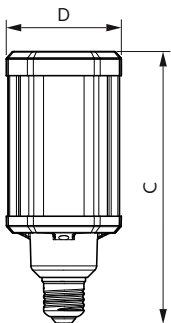

Maatschets

Product	D	C
TForce LED HPL ND 30-21W E27 840	75 mm	178 mm

Fotometrische gegevens

Light Distribution Diagram - TForce LED HPL ND 30-21W E27 840

Spectral Power Distribution Colour - TForce LED HPL ND 30-21W E27 840