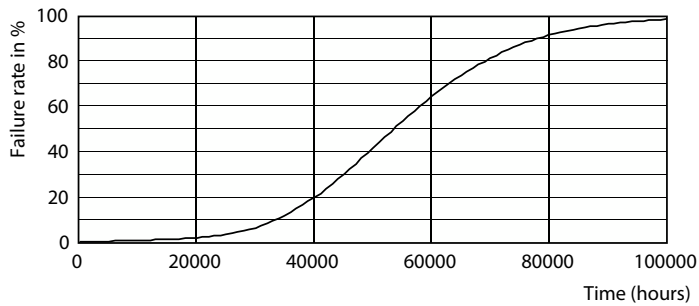

TrueForce LED Public (stad/weg – HPL/SON)

Fotometrische gegevens

Levensduur

Life Expectancy Diagram - TForce LED HPL ND 30-21W E27 840

Lumen Maintenance Diagram - TForce LED HPL ND 30-21W E27 840