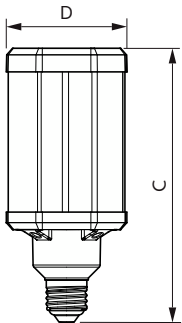

TrueForce LED Public (stad/weg – HPL/SON)

Bedrijfs- en elektrische gegevens

Line Frequency	50 to 60 Hz
Ingangsfrequentie	50 tot 60 Hz
Energieverbruik	42 W
Lampstroom (nom.)	186 mA
Overeenkomstig vermogen	125 W
Opstarttijd (nom.)	0,45 s
Opwarmtijd tot 60% licht	0,45 s
Vermogensfactor (fractie)	0,95
Spanning (nom.)	220-240 V

Temperatuur

Omgevingstemperatuurbereik	-40 °C t/m 55 °C
T-behuizing maximaal (nom.)	65 °C

Regelsystemen en dimmers

Dimbaar	Nee

Mechanische eigenschappen en behuizing

Lampafwerking	Helder

Lampvorm	Overig

Goedkeuring en toepassing

Energieverbruik kWh/1.000 uur	42 kWh
EPREL-registratienummer	403.604
CE-markering	Ja
EU RoHS-conform	Ja

Productgegevens

Full EOC	871869963824500
Productnaam voor bestelling	TForce LED HPL ND 60-42W E27 840
Bestelcode	63824500
Lokale code	63824500
Numerator - Aantal per pak	1
Numerator - Dozen per buitendoos	6
Materiaalnummer (12NC)	929002006602
Volledige productnaam	TrueForce LED HPL ND 60-42W E27 840
EAN/UPC - Case	8718699638252

Maatschets

Product	D	C
TForce LED HPL ND 60-42W E27 840	84 mm	178 mm