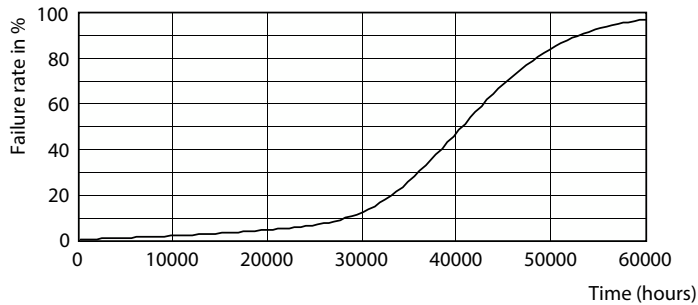

Levensduur

Life Expectancy Diagram - MAS ExpertColor 14.8-75W 930 AR111 45D