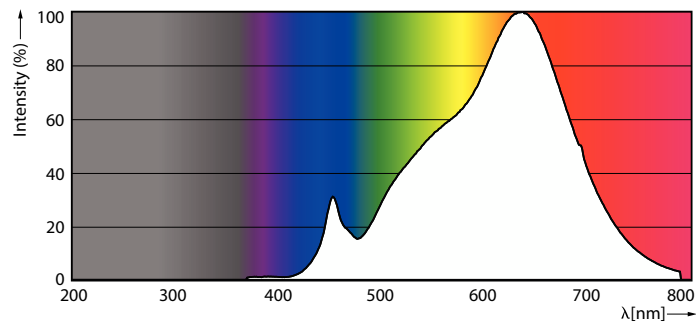

## Fotometrische gegevens

Spectral Power Distribution Colour - MAS ExpertColor 14.8-75W 927 AR111 45D

Accent Lighting Spots - MAS ExpertColor 14.8-75W 927 AR111 45D