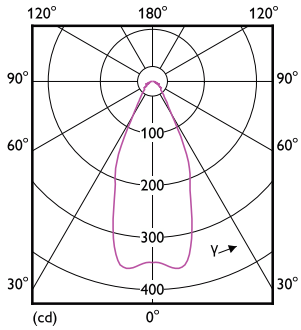

MASTER LEDspot ExpertColor AR111

Fotometrische gegevens

Light Distribution Diagram - MAS ExpertColor 14.8-75W 927 AR111 45D