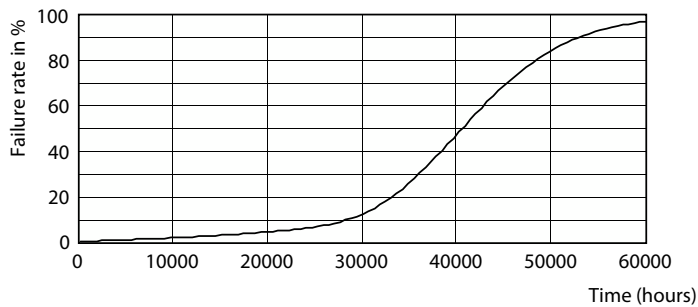

MASTER LEDspot ExpertColor AR111

Fotometrische gegevens

© Philips Lighting B.V. 2023

Accent Lighting Spots - MAS ExpertColor 10.8-50W 930 AR111 40D

Levensduur

Life Expectancy Diagram - MAS ExpertColor 10.8-50W 930 AR111 40D