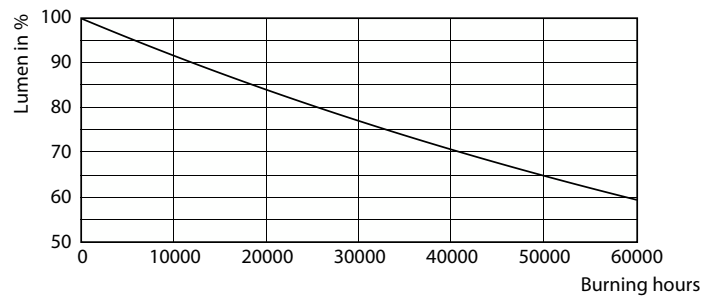

MASTER LEDspot ExpertColor AR111

Fotometrische gegevens

© Philips Lighting B.V. 2023

Accent Lighting Spots - MAS ExpertColor 10.8-50W 930 AR111 40D

Levensduur

Life Expectancy Diagram - MAS ExpertColor 10.8-50W 930 AR111 40D