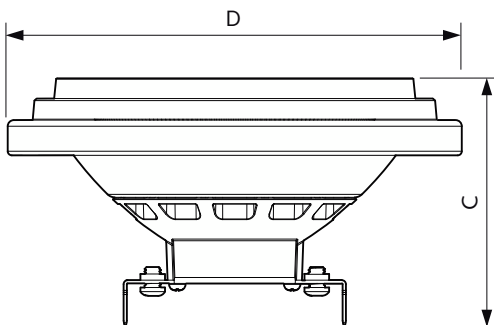

Maatschets

Product	D	C
MAS ExpertColor 10.8-50W 930 AR111 40D	111 mm	61 mm

Fotometrische gegevens

Spectral Power Distribution Colour - MAS ExpertColor 10.8-50W 930 AR111 40D

Light Distribution Diagram - MAS ExpertColor 10.8-50W 930 AR111 40D