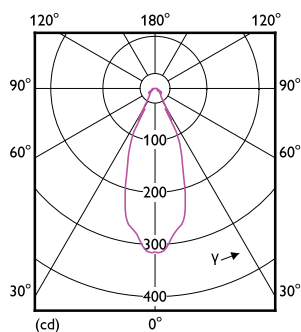

Maatschets

Product	D	C
MAS ExpertColor 10.8-50W 930 AR111 40D	111 mm	61 mm

Fotometrische gegevens

Spectral Power Distribution Colour - MAS ExpertColor 10.8-50W 930 AR111 40D

Light Distribution Diagram - MAS ExpertColor 10.8-50W 930 AR111 40D