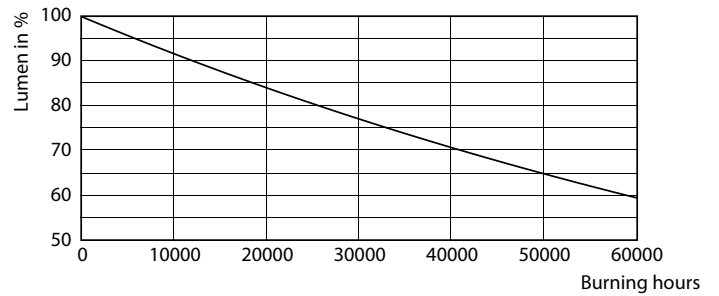

Accent Lighting Spots - MAS ExpertColor 10.8-50W 930 AR111 24D

MASTER LEDspot ExpertColor AR111

Fotometrische gegevens

Light Distribution Diagram - MAS ExpertColor 10.8-50W 930 AR111 24D

Levensduur

Life Expectancy Diagram - MAS ExpertColor 10.8-50W 930 AR111 24D