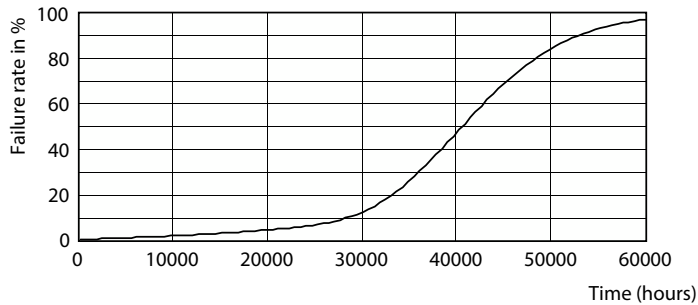

Accent Lighting Spots - MAS ExpertColor 10.8-50W 930 AR111 24D

MASTER LEDspot ExpertColor AR111

Fotometrische gegevens

Light Distribution Diagram - MAS ExpertColor 10.8-50W 930 AR111 24D

Levensduur

Life Expectancy Diagram - MAS ExpertColor 10.8-50W 930 AR111 24D