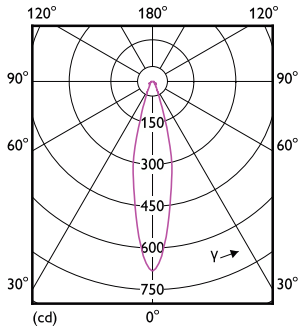

Maatschets

Product	D	C
MAS ExpertColor 10.8-50W 930 AR111 24D	111 mm	61 mm

Fotometrische gegevens

Copyright Reserved © All rights reserved. Page 1/1

Spectral Power Distribution Colour - MAS ExpertColor 10.8-50W 930 AR111 24D

Accent Lighting Spots - MAS ExpertColor 10.8-50W 930 AR111 24D

MASTER LEDspot ExpertColor AR111

Fotometrische gegevens

Light Distribution Diagram - MAS ExpertColor 10.8-50W 930 AR111 24D

Levensduur

Life Expectancy Diagram - MAS ExpertColor 10.8-50W 930 AR111 24D