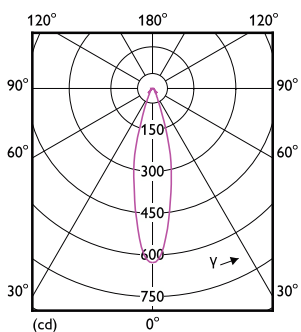

## Fotometrische gegevens

Light Distribution Diagram - MAS ExpertColor 10.8-50W 927 AR111 24D

Accent Lighting Spots - MAS ExpertColor 10.8-50W 927 AR111 24D