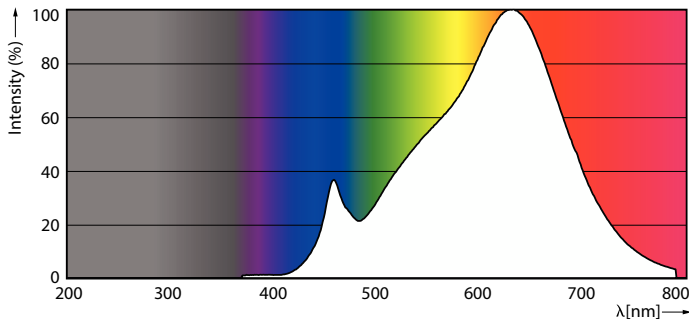

## Fotometrische gegevens

Light Distribution Diagram - MAS ExpertColor 10.8-50W 927 AR111 24D

Accent Lighting Spots - MAS ExpertColor 10.8-50W 927 AR111 24D

## Fotometrische gegevens

Spectral Power Distribution Colour - MAS ExpertColor 10.8-50W 927 AR111 24D