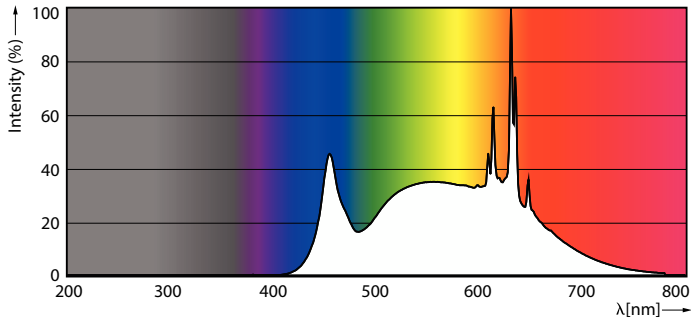

MASTER LEDspot ExpertColor AR111

Fotometrische gegevens

Spectral Power Distribution Colour - MAS LEExpertColor 20-100W 940 AR111 24D