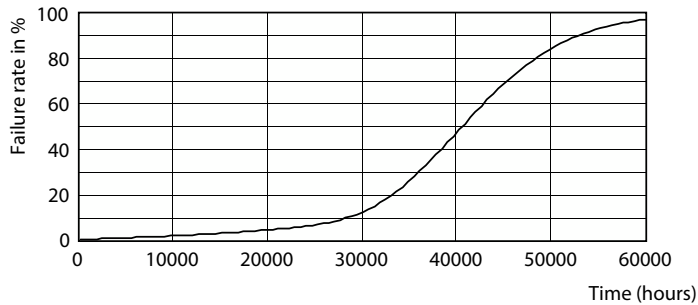

Levensduur

Life Expectancy Diagram - MAS ExpertColor 14.8-75W 930 AR111 24D