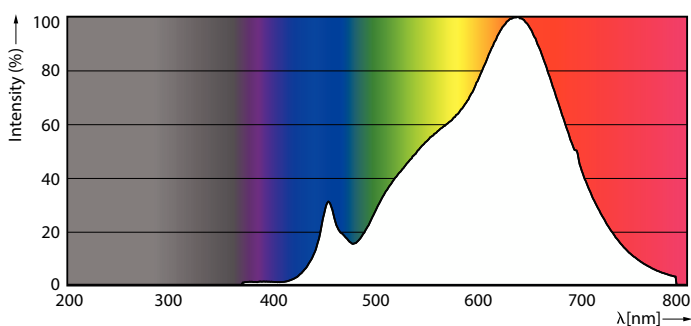

## Fotometrische gegevens

Light Distribution Diagram - MAS ExpertColor 14.8-75W 927 AR111 24D

Spectral Power Distribution Colour - MAS ExpertColor 14.8-75W 927 AR111 24D