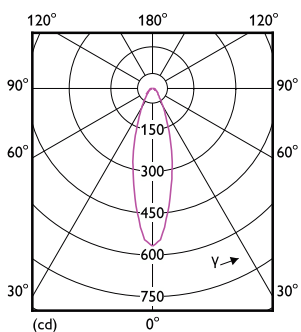

## Fotometrische gegevens

Light Distribution Diagram - MAS ExpertColor 14.8-75W 927 AR111 24D

Spectral Power Distribution Colour - MAS ExpertColor 14.8-75W 927 AR111 24D