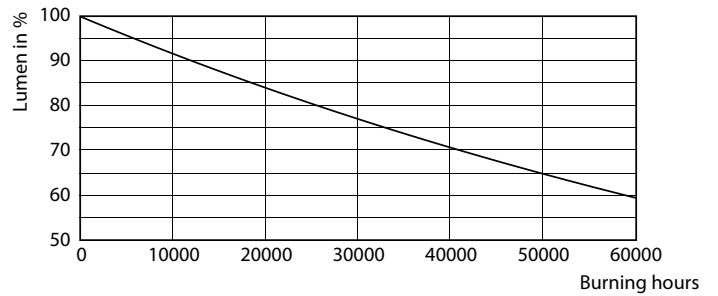

MASTER LEDspot ExpertColor AR111

Fotometrische gegevens

© 2023 Philips Lighting B.V. Page 1/1

Accent Lighting Spots - MAS ExpertColor 14.8-75W 927 AR111 24D

Levensduur

Life Expectancy Diagram - MAS ExpertColor 14.8-75W 927 AR111 24D

Lumen Maintenance Diagram - MAS ExpertColor 14.8-75W 927 AR111 24D