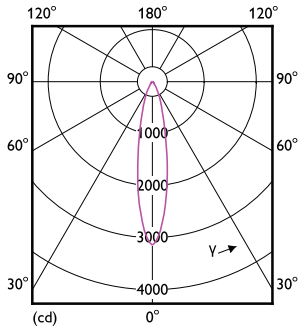

Maatschets

Product	D	C
CorePro LEDspot ND 9-60W 927 PAR38 25D	122 mm	134 mm

Fotometrische gegevens

Accent Lighting Spots - CorePro LEDspot ND 9-60W 927 PAR38 25D

Spectral Power Distribution Colour - CorePro LEDspot ND 9-60W 927 PAR38 25D

CorePro LEDspot PAR

Fotometrische gegevens

Light Distribution Diagram - CorePro LEDspot ND 9-60W 927 PAR38 25D

Levensduur

Life Expectancy Diagram - CorePro LEDspot ND 9-60W 927 PAR38 25D

Lumen Maintenance Diagram - CorePro LEDspot ND 9-60W 927 PAR38 25D