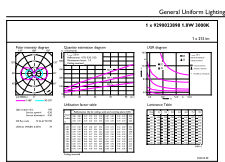

Maatschets

Product	D	C
CorePro LEDcapsuleLV 1.8-20W GY6.35 830	13 mm	35 mm

Fotometrische gegevens

General uniform lighting - CorePro LEDcapsuleLV 1.8-20W GY6.35 830

Spectral Power Distribution Colour - CorePro LEDcapsuleLV 1.8-20W GY6.35 830