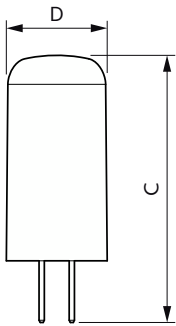

Maatschets

Product	D	C
CorePro LEDcapsuleLV 1.8-20W GY6.35 830	13 mm	35 mm

Fotometrische gegevens

General uniform lighting - CorePro LEDcapsuleLV 1.8-20W GY6.35 830

Spectral Power Distribution Colour - CorePro LEDcapsuleLV 1.8-20W GY6.35 830