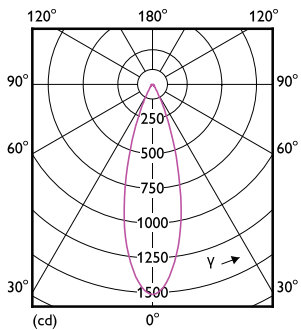

Maatschets

Product	D	C
MAS LED ExpertColor 6.7-35W MR16 940 36D	50,5 mm	46 mm

Fotometrische gegevens

Light Distribution Diagram - MAS LED ExpertColor 6.7-35W MR16 940 36D

Spectral Power Distribution Colour - MAS LED ExpertColor 6.7-35W MR16 940 36D