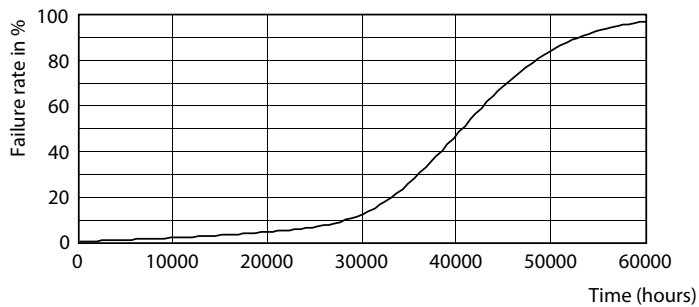

MASTER LEDspot ExpertColor LV

Fotometrische gegevens

Accent Lighting Spots - MAS LED ExpertColor 6.7-35W MR16 940 36D

Levensduur

Life Expectancy Diagram - MAS LED ExpertColor 6.7-35W MR16 940 36D