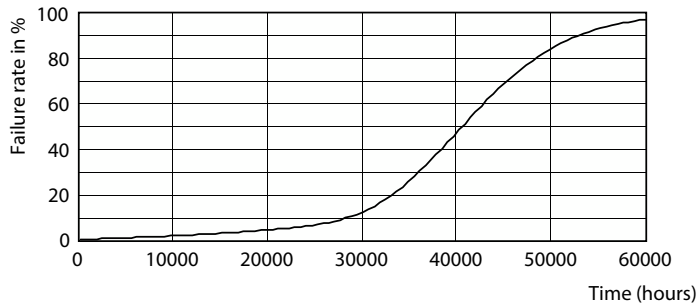

Maatschets

Product	D	C
MAS LED ExpertColor 6.7-35W MR16 927 36D	50,5 mm	46 mm

Fotometrische gegevens

Light Distribution Diagram - MAS LED ExpertColor 6.7-35W MR16 927 36D

Accent Lighting Spots - MAS LED ExpertColor 6.7-35W MR16 927 36D

MASTER LEDspot ExpertColor LV

Fotometrische gegevens

Spectral Power Distribution Colour - MAS LED ExpertColor 6.7-35W MR16 927 36D

Levensduur

Life Expectancy Diagram - MAS LED ExpertColor 6.7-35W MR16 927 36D