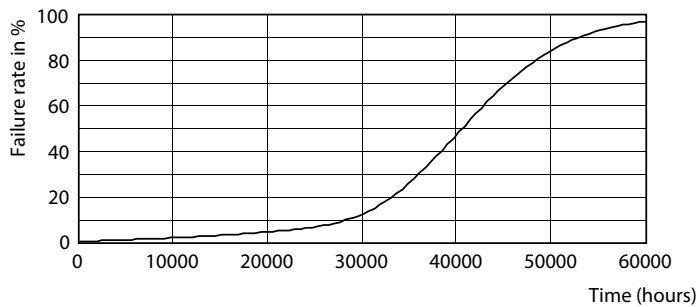

Spectral Power Distribution Colour - MAS LED ExpertColor 6.7-35W MR16 940 60D

MASTER LEDspot ExpertColor LV

Fotometrische gegevens

Light Distribution Diagram - MAS LED ExpertColor 6.7-35W MR16 940 60D

Levensduur