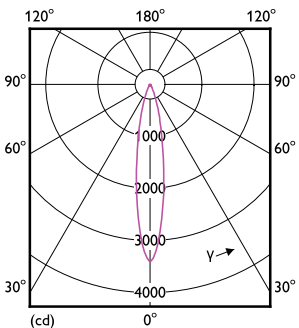

## Fotometrische gegevens

Spectral Power Distribution Colour - MAS LED ExpertColor 7.5-43W MR16 940 24D

Light Distribution Diagram - MAS LED ExpertColor 7.5-43W MR16 940 24D