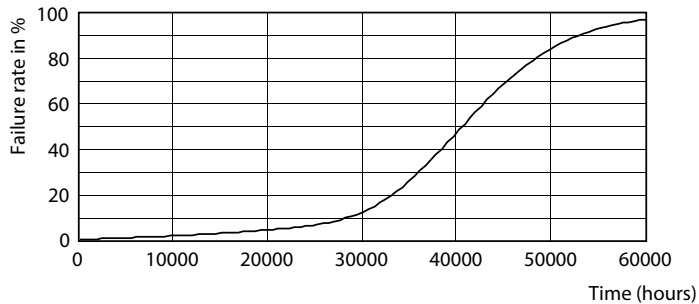

Maatschets

Product	D	C
MAS LED ExpertColor 7.5-43W MR16 930 24D	50,5 mm	46 mm

Fotometrische gegevens

Light Distribution Diagram - MAS LED ExpertColor 7.5-43W MR16 930 24D

Accent Lighting Spots - MAS LED ExpertColor 7.5-43W MR16 930 24D

MASTER LEDspot ExpertColor LV

Fotometrische gegevens

Spectral Power Distribution Colour - MAS LED ExpertColor 7.5-43W MR16 930 24D

Levensduur

Life Expectancy Diagram - MAS LED ExpertColor 7.5-43W MR16 930 24D