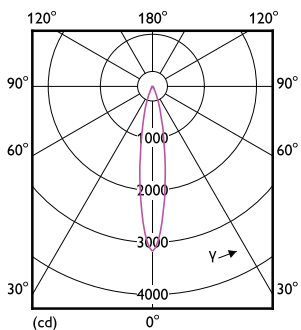

Fotometrische gegevens

Light Distribution Diagram - MAS LED ExpertColor 7.5-43W MR16 927 24D