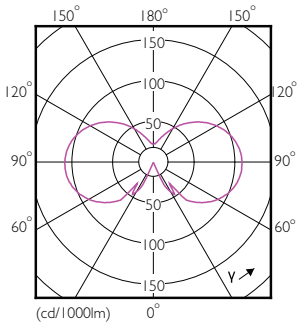

CorePro LED kaars- en kogellampen - Glas

Fotometrische gegevens

Light Distribution Diagram - CorePro LEDCandle ND 2.2-25W B35 E14 FRG