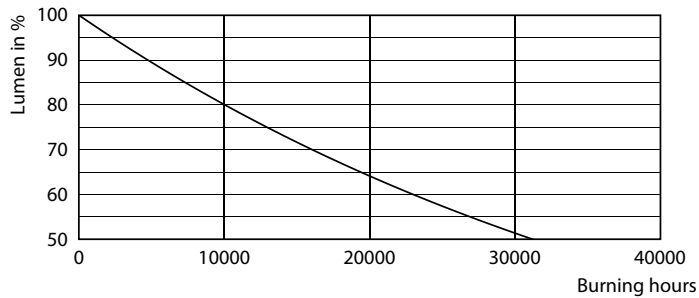

Levensduur

Lumen Maintenance Diagram - CorePro LEDBulbND10.5-100W E27A60 840CLG