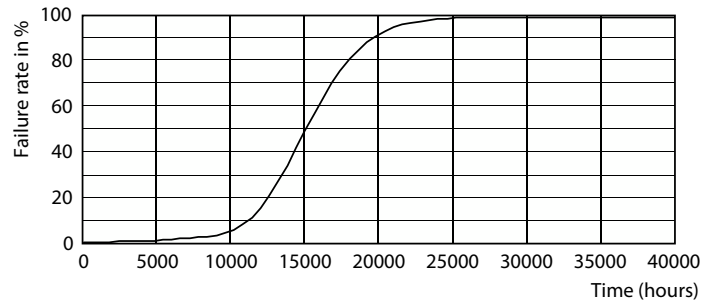

Life Expectancy Diagram - CorePro LEDBulbND10.5-100W E27A60 840CLG