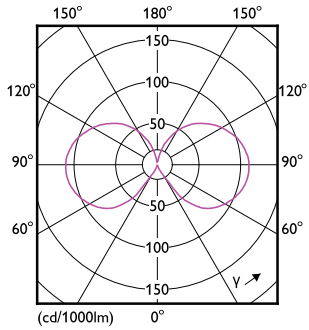

CorePro LEDbulb - Glas

Fotometrische gegevens

Light Distribution Diagram - CorePro LEDBulbND10.5-100W E27A60 840CLG