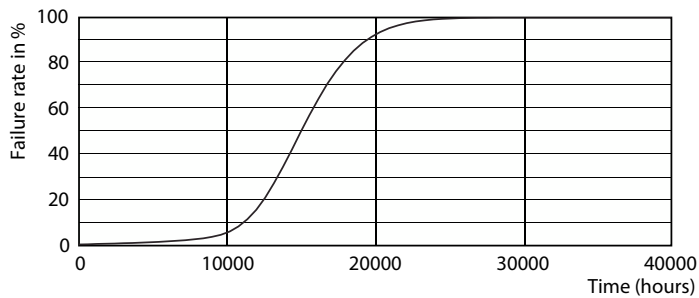

Levensduur

Life Expectancy Diagram