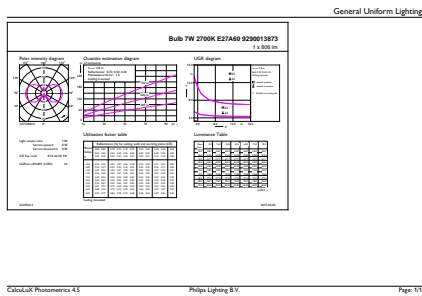

Maatschets

Product	D	C
CorePro LEDBulbND 7-60W E27 WW A60 CL G	60 mm	104 mm

CorePro LEDBulbND 7-60W E27 WW A60 CL G

Fotometrische gegevens

General uniform lighting

Spectral Power Distribution Colour

CorePro LEDbulb - Glas