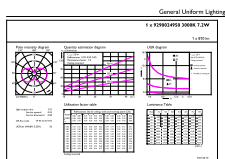

## Fotometrische gegevens

Light Distribution Diagram - CorePro R7S 118mm 7.2-60W 830

Spectral Power Distribution Colour - CorePro R7S 118mm 7.2-60W 830