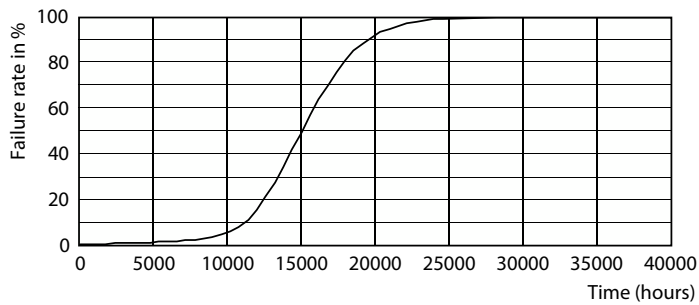

Life Expectancy Diagram

Lumen Maintenance Diagram