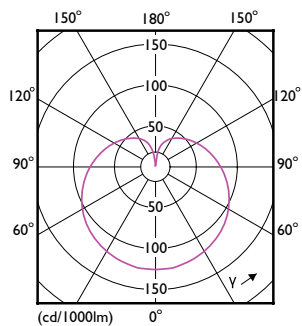

LEDbulb CorePro A60 5W E27 940 FR-LDD