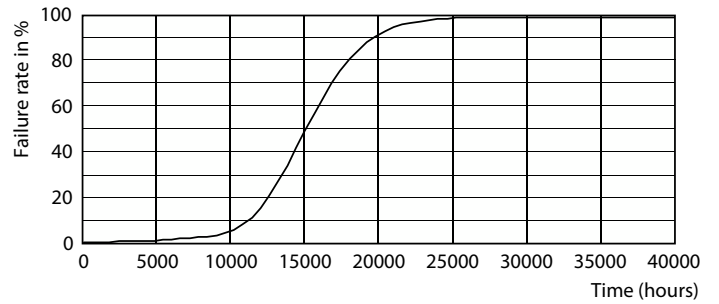

CorePro LEDlinear MV

Levensduur

Lumen Maintenance Diagram - CoreProLED linearD 17.5-150W R7S 118 830

Life Expectancy Diagram - CoreProLED linearD 17.5-150W R7S 118 830