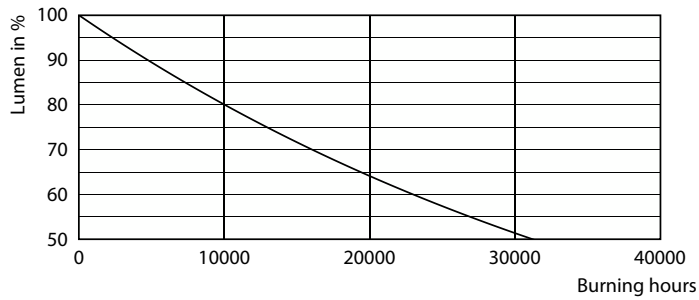

CorePro LEDlinear MV

Levensduur

Lumen Maintenance Diagram - CoreProLED linearD 17.5-150W R7S 118 830

Life Expectancy Diagram - CoreProLED linearD 17.5-150W R7S 118 830