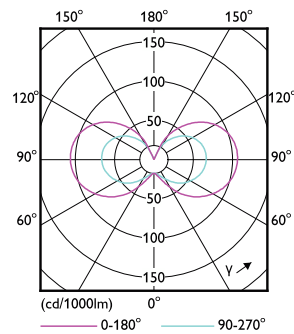

Light Distribution Diagram - CorePro LEDcapsuleLV 1.8-20W G4 827