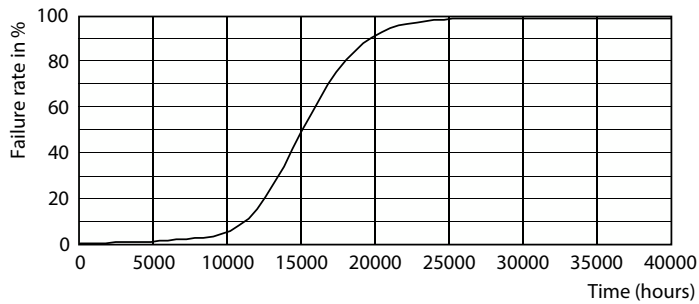

CorePro LEDcapsule LV

Fotometrische gegevens

Levensduur

Life Expectancy Diagram - CorePro LEDcapsuleLV 1.8-20W G4 827

Lumen Maintenance Diagram - CorePro LEDcapsuleLV 1.8-20W G4 827