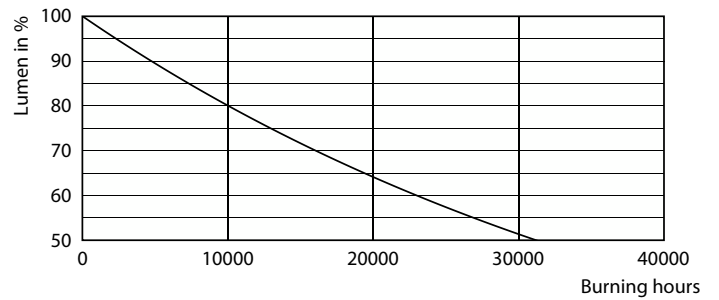

CorePro LEDcapsule LV

Fotometrische gegevens

Levensduur

Life Expectancy Diagram - CorePro LEDcapsuleLV 1.8-20W G4 827

Lumen Maintenance Diagram - CorePro LEDcapsuleLV 1.8-20W G4 827