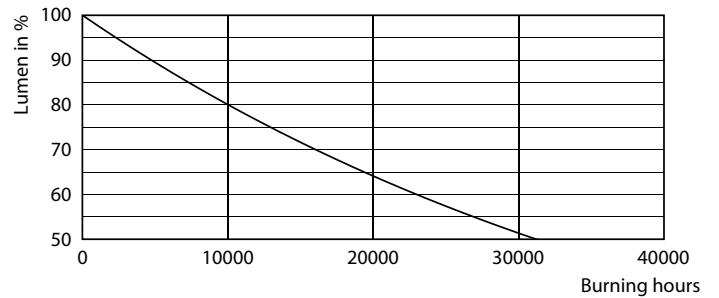

Life Expectancy Diagram - CorePro LEDcapsuleLV 1.8-20W GY6.35 827

Lumen Maintenance Diagram - CorePro LEDcapsuleLV 1.8-20W GY6.35 827