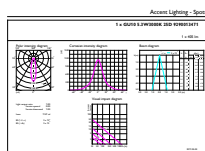

Fotometrische gegevens

MASTER LEDspot ExpertColor MV 50W GU10 930 25D