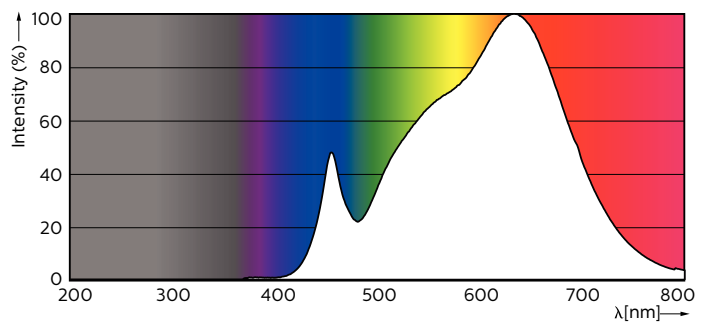

MASTER LEDspot ExpertColor MV 50W GU10 930 25D