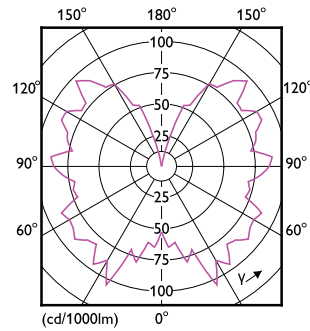

LEDbulb SLR T65 7W E27 818 Amber-LDD

Page 11

LEDbulb SLR 7W T65 E27 818 Amber-GUL