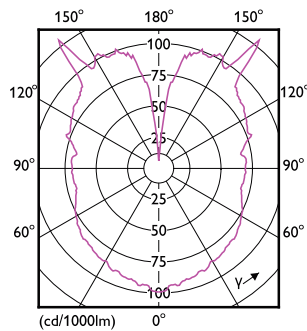

LEDbulb SLR G200 7W E27 818 Amber-LDD