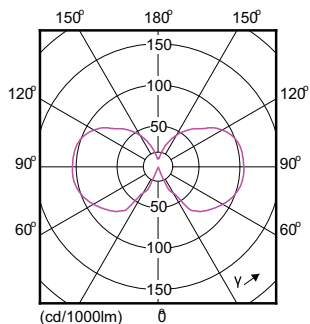

Product	D	C
CLA LEDBulb ND 4-40W ST64 E27 827 CL	64 mm	140 mm

Fotometrische gegevens

LED Lamps, Lightcolour /827 ND CL

CorePro LEDbulb ND 4-40W ST64 827

CorePro LEDbulb ND 4-40W ST64 827

Klassieke LED-gloeidraadlampen