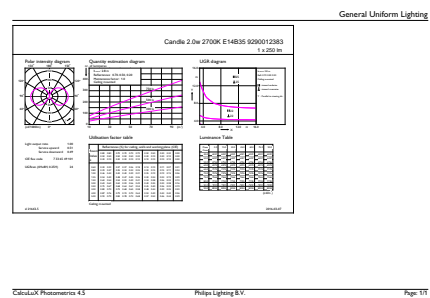

## Fotometrische gegevens

Spectral Power Distribution Colour

General uniform lighting