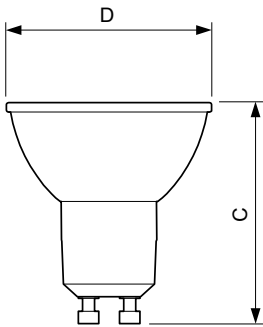

Maatschets

MASTER LED ExpertColor 5.5-50W GU10 927 25D

Product	D	C
MASTER LED ExpertColor 5.5-50W GU10 927 25D	50 mm	54 mm

Fotometrische gegevens

MASTER LEDspot ExpertColor MV 50W GU10 927 25D

MASTER LEDspot ExpertColor MV 50W GU10 927 25D