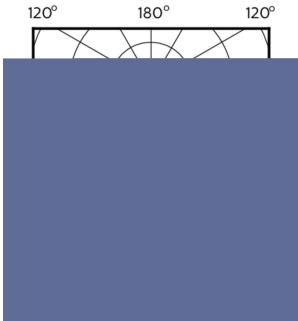

MASTER LEDspot ExpertColor MV

Fotometrische gegevens

MASTER LEDspot ExpertColor MV 50W GU10 927 36D