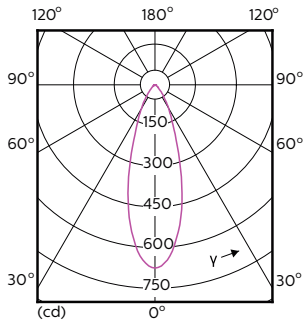

MASTER LEDspot ExpertColor MV

Fotometrische gegevens

MASTER LEDspot ExpertColor MV 35W GU10 930 36D