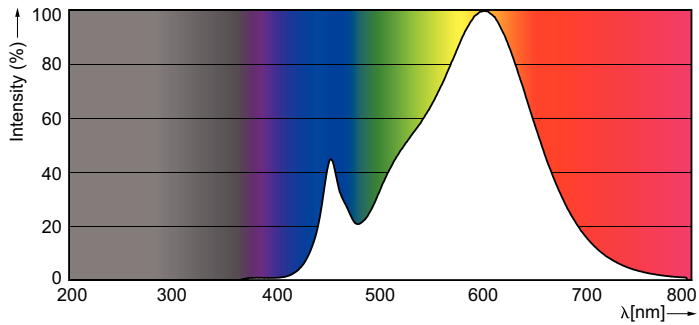

CorePro LEDbulb - Plastic

Fotometrische gegevens

SDPO_LED Bulb_0023-Spectral Power distribution