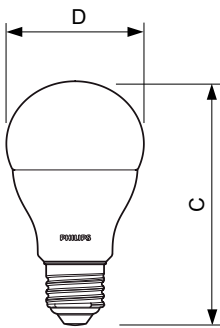

Maatschets

CorePro LEDbulb ND 13-100W A60 E27 830

Product	D	C
CorePro LEDbulb ND 13-100W A60 E27 830	60 mm	110 mm

Fotometrische gegevens

CorePro LEDbulb ND 13-100W A60 830

CorePro LEDbulb ND 13-100W A60 830