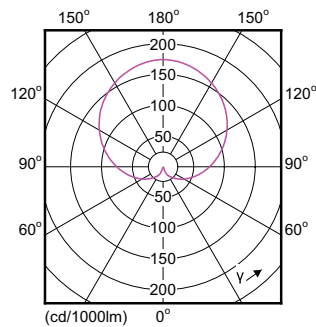

Maatschets

CorePro LEDbulb ND 13-100W A60 E27 830

Product	D	C
CorePro LEDbulb ND 13-100W A60 E27 830	60 mm	110 mm

Fotometrische gegevens

CorePro LEDbulb ND 13-100W A60 830

CorePro LEDbulb ND 13-100W A60 830