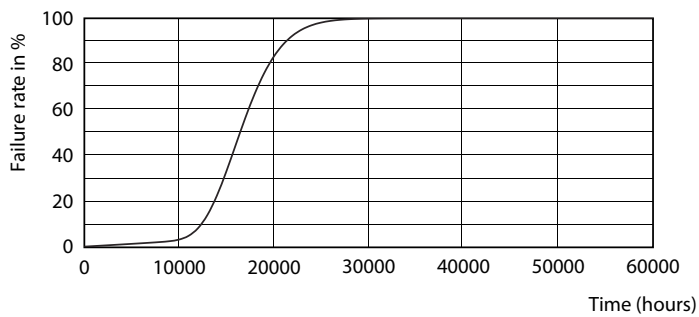

Levensduur

LEDbulb 100W E27 840 FR A60