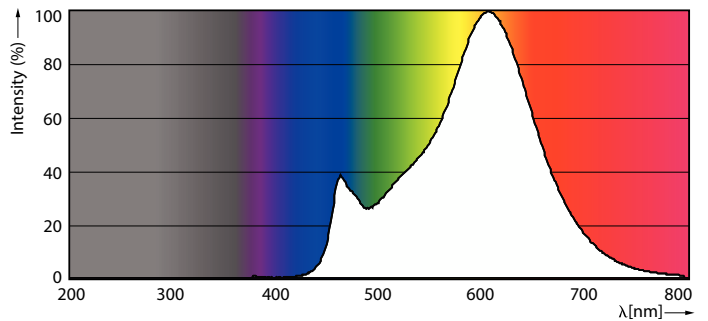

## Fotometrische gegevens

General uniform lighting

Spectral Power Distribution Colour